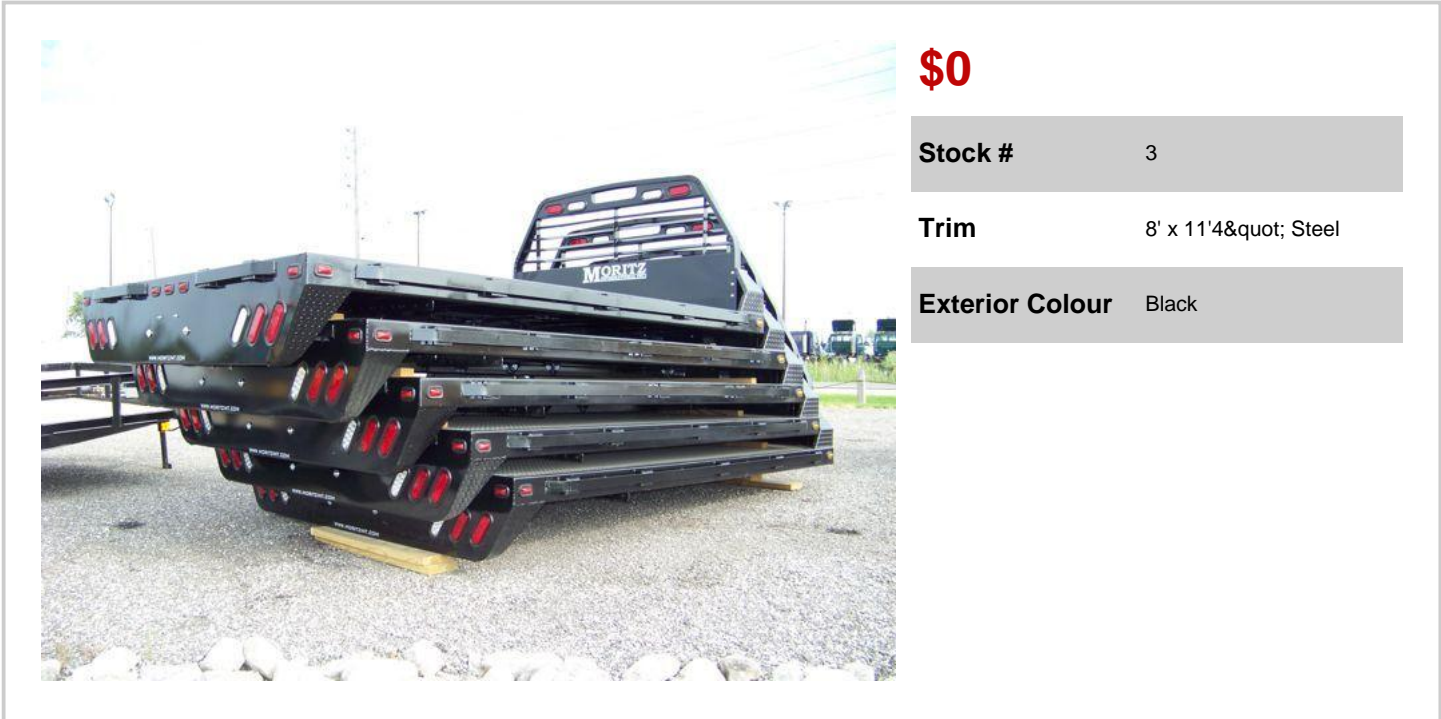

CALL NOW
 Local: 519-354-8789
 Visit us at rieglingbros.com

This 2021 Moritz International Flatbed is located at:
 Riegling Bros Truck & Equipment Sales - Chatham, ON

Dealer Notes

Please Call For Further Details!

Vehicle Options

All Steel Construction
 Back Stop w/LED Lights
 Side Tie Downs
 Ready To Be Mounted On The Truck Of Your Choice

11'.6"x 8'Bed
 LED Rear Tail Lights
 Side Marker Lights

** Information, prices and availability subject to change. Please contact our sales staff for the most accurate and updated information. Mileage recorded at time of website listing. ** While every reasonable effort is made to ensure the accuracy of this vehicle information & photos, we are not responsible for any errors or omissions contained on these pages. Please verify any information in question with a dealership sales representative. *** Prices For All Vehicle's & Equipment Are Plus HST, Plus Licensing Fee*